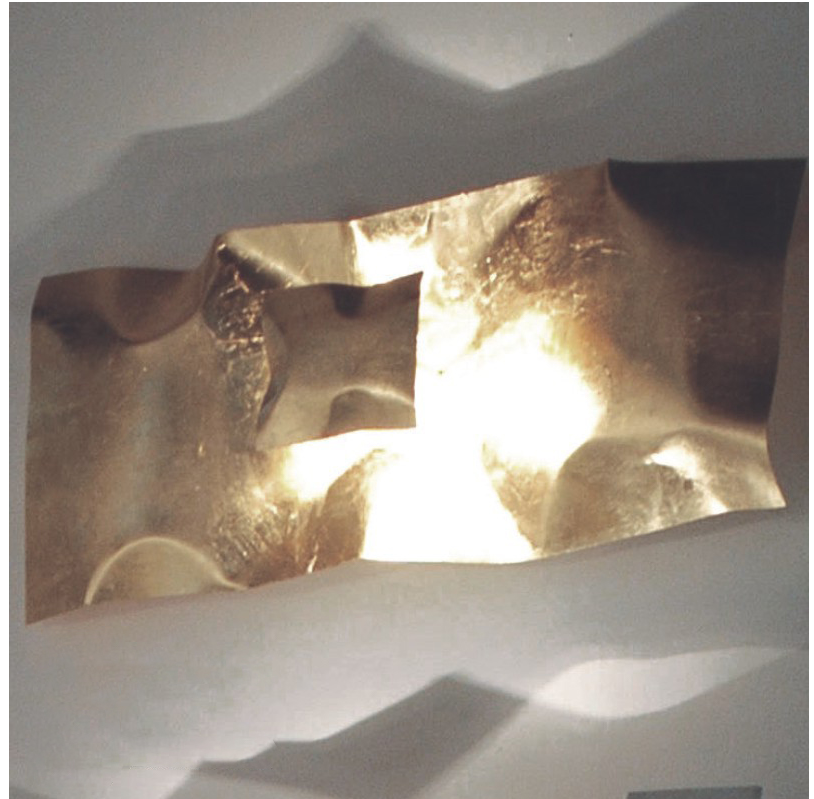

GENERAL

Series: Crash _____
Brand: Knikerboker _____
Division: Design _____
Mounting Type: Surface _____
Mounting Location: Wall _____
Subcategory: Ambient _____

PHYSICAL

Shape: Rectangle _____
Length (mm): 1000 _____
Length (in): 39 ³/₈ _____
Height (mm): 1000 _____
Height (in): 39 ³/₈ _____
Extension (mm): 260 _____
Extension (in): 10 ¹/₄ _____
Light Distribution: Indirect _____
[Fixture Finish: EWH / EBK / MAN / COF / PRD / SLF / GLF / CLF / BRL](#) _____
Fixture Material: Metal _____

ELECTRICAL

Lamp Type: LED _____
Input Wattage (W): 10.5 _____
Total Output Wattage (W): 10 _____
Dimming: Tri-Mode (Non-Dimming and Phase Dimming (120Vac only) and 0-10V Dimming) _____
Driver Included: Yes _____
Driver Location: Integrated _____
Driver Type: Constant Current - Universal _____
Driver Class: Class 2 _____
Input Voltage (V): 120 - 277 _____
Constant Current (MA): 250 _____
Upon Request: 0-10Vdc dimming / Phase dimming @120Vac / 277Vac _____

LED

Number of LEDs: 1 _____
Color Temperature (°K): 3000 _____
Max. Delivered Lumen (lm): 1100 _____
CRI: >85 CRI _____
Lamp Life (hrs): 50000 _____

OPTICAL

RATINGS AND CERTIFICATIONS

Certified By: Certified for North American Standards _____
IP rating: IP20 _____